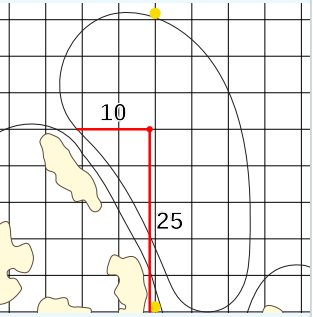

JM Eagle LA Championship

presented by Plastpro

Wilshire Country Club

Sunday April 28, 2024

Round Four

Hole 13
Depth 33

Hole 7
Depth 45
Note
RD - 14 R6

Hole 1
Depth 31

Hole 14
Depth 43

Hole 8
Depth 31

Hole 2
Depth 41

Hole 15
Depth 30

Hole 9
Depth 30

Hole 3
Depth 24

Hole 16
Depth 23

Hole 10
Depth 24

Hole 4
Depth 64

Hole 17
Depth 35

Hole 11
Depth 27

Hole 5
Depth 33

Hole 18
Depth 49
Note
RD - 11 5R

Hole 12
Depth 33

Hole 6
Depth 31