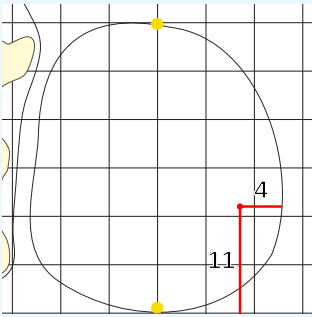

JM Eagle LA Championship

presented by Plastpro

Wilshire Country Club

Sunday April 28, 2024

Round Four

Hole 13
Depth 33

Hole 7
Depth 45
Note
RD - 14 R6

Hole 1
Depth 31

Hole 14
Depth 43

Hole 8
Depth 31

Hole 2
Depth 41

Hole 15
Depth 30

Hole 9
Depth 30

Hole 3
Depth 24

Hole 16
Depth 23

Hole 10
Depth 24

Hole 4
Depth 64

Hole 17
Depth 35

Hole 11
Depth 27

Hole 5
Depth 33

Hole 18
Depth 49
Note
RD - 11 5R

Hole 12
Depth 33

Hole 6
Depth 31