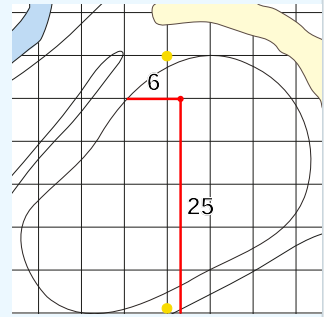

JM Eagle LA Championship

presented by Plastpro

Wilshire Country Club

Sunday April 28, 2024

Round Four

Hole 13
Depth 33

Hole 7
Depth 45
Note
RD - 14 R6

Hole 1
Depth 31

Hole 14
Depth 43

Hole 8
Depth 31

Hole 2
Depth 41

Hole 15
Depth 30

Hole 9
Depth 30

Hole 3
Depth 24

Hole 16
Depth 23

Hole 10
Depth 24

Hole 4
Depth 64

Hole 17
Depth 35

Hole 11
Depth 27

Hole 5
Depth 33

Hole 18
Depth 49
Note
RD - 11 5R

Hole 12
Depth 33

Hole 6
Depth 31