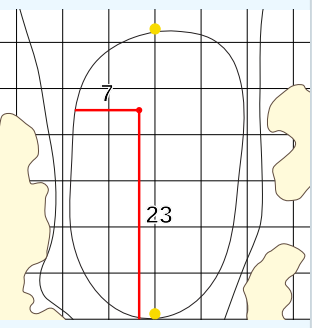

JM Eagle LA Championship

presented by Plastpro

Wilshire Country Club

Sunday April 28, 2024

Round Four

Hole 13
Depth 33

Hole 7
Depth 45
Note
RD - 14 R6

Hole 1
Depth 31

Hole 14
Depth 43

Hole 8
Depth 31

Hole 2
Depth 41

Hole 15
Depth 30

Hole 9
Depth 30

Hole 3
Depth 24

Hole 16
Depth 23

Hole 10
Depth 24

Hole 4
Depth 64

Hole 17
Depth 35

Hole 11
Depth 27

Hole 5
Depth 33

Hole 18
Depth 49
Note
RD - 11 5R

Hole 12
Depth 33

Hole 6
Depth 31