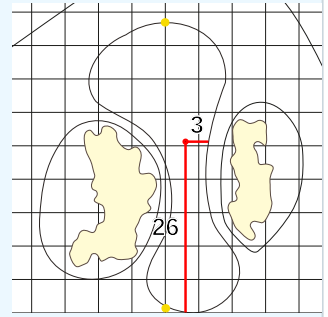

JM Eagle LA Championship

presented by Plastpro

Wilshire Country Club

Saturday April 27, 2024

Round Three

Hole 13
Depth 33

Hole 7
Depth 45
Note LD - 7 L4

Hole 1
Depth 31

Hole 14
Depth 43

Hole 8
Depth 31

Hole 2
Depth 41

Hole 15
Depth 30

Hole 9
Depth 30

Hole 3
Depth 24

Hole 16
Depth 23

Hole 10
Depth 24

Hole 4
Depth 64

Hole 17
Depth 35

Hole 11
Depth 27

Hole 5
Depth 33

Hole 18
Depth 49
Note RD - 17C

Hole 12
Depth 33

Hole 6
Depth 31