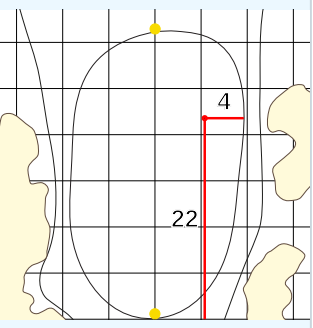

JM Eagle LA Championship

presented by Plastpro

Wilshire Country Club

Saturday April 27, 2024

Round Three

Hole 13
Depth 33

Hole 7
Depth 45
Note LD - 7 L4

Hole 1
Depth 31

Hole 14
Depth 43

Hole 8
Depth 31

Hole 2
Depth 41

Hole 15
Depth 30

Hole 9
Depth 30

Hole 3
Depth 24

Hole 16
Depth 23

Hole 10
Depth 24

Hole 4
Depth 64

Hole 17
Depth 35

Hole 11
Depth 27

Hole 5
Depth 33

Hole 18
Depth 49
Note RD - 17C

Hole 12
Depth 33

Hole 6
Depth 31