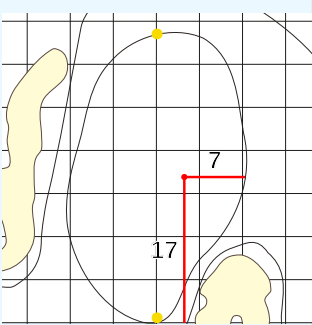

JM Eagle LA Championship

presented by Plastpro

Wilshire Country Club

Saturday April 27, 2024

Round Three

Hole 13
Depth 33

Hole 7
Depth 45
Note LD - 7 L4

Hole 1
Depth 31

Hole 14
Depth 43

Hole 8
Depth 31

Hole 2
Depth 41

Hole 15
Depth 30

Hole 9
Depth 30

Hole 3
Depth 24

Hole 16
Depth 23

Hole 10
Depth 24

Hole 4
Depth 64

Hole 17
Depth 35

Hole 11
Depth 27

Hole 5
Depth 33

Hole 18
Depth 49
Note RD - 17C

Hole 12
Depth 33

Hole 6
Depth 31